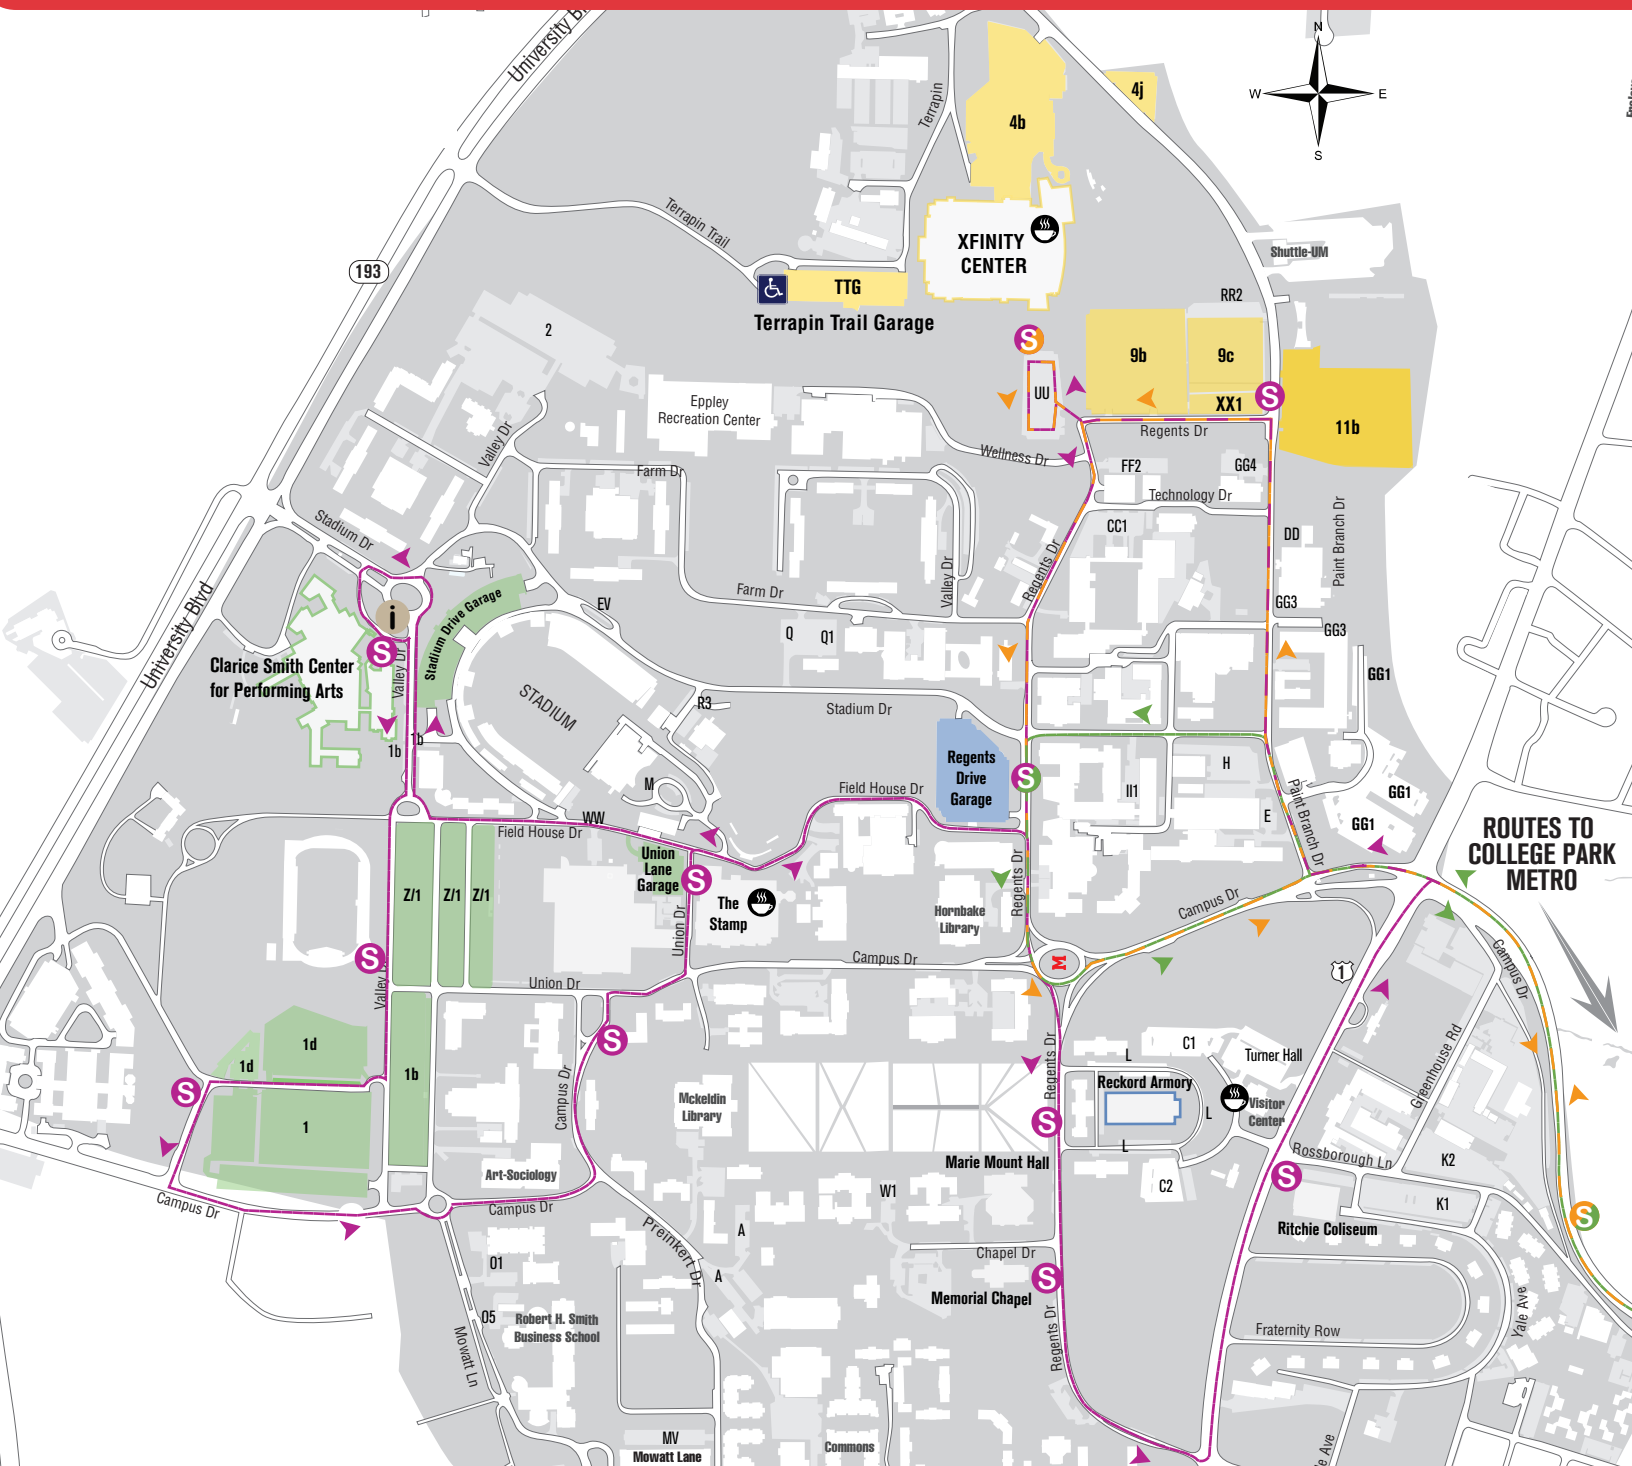

# WINTER 2016 COMMENCEMENT Parking & Transit Guide

Tuesday, December 20th & Wednesday, December 21st

## Ceremony Location

## Parking Location

- |  |                |   |  |
|--|----------------|---|--|
|  | Reckord Armory |  | Regents Drive Garage   |
|  | Xfinity Center |  | Terrapin Trail Garage, 4b, 4j, 9b, 9c, 11b, XX1              |
|  | Clarice Smith  |  | Stadium Drive Garage, Union Lane Garage, Lot 1, 1b, 1d, Z/1, |

## Route Information & Times

	Tuesday	Wednesday
 Xfinity to Metro Loop	4:00pm - 9:00pm	8:00am - 11:00pm
 Ceremonies Loop		8:00am - 6:30pm
 College Park 104 Route	6:00am - Midnight	6:00am - Midnight

   Shuttle Stops